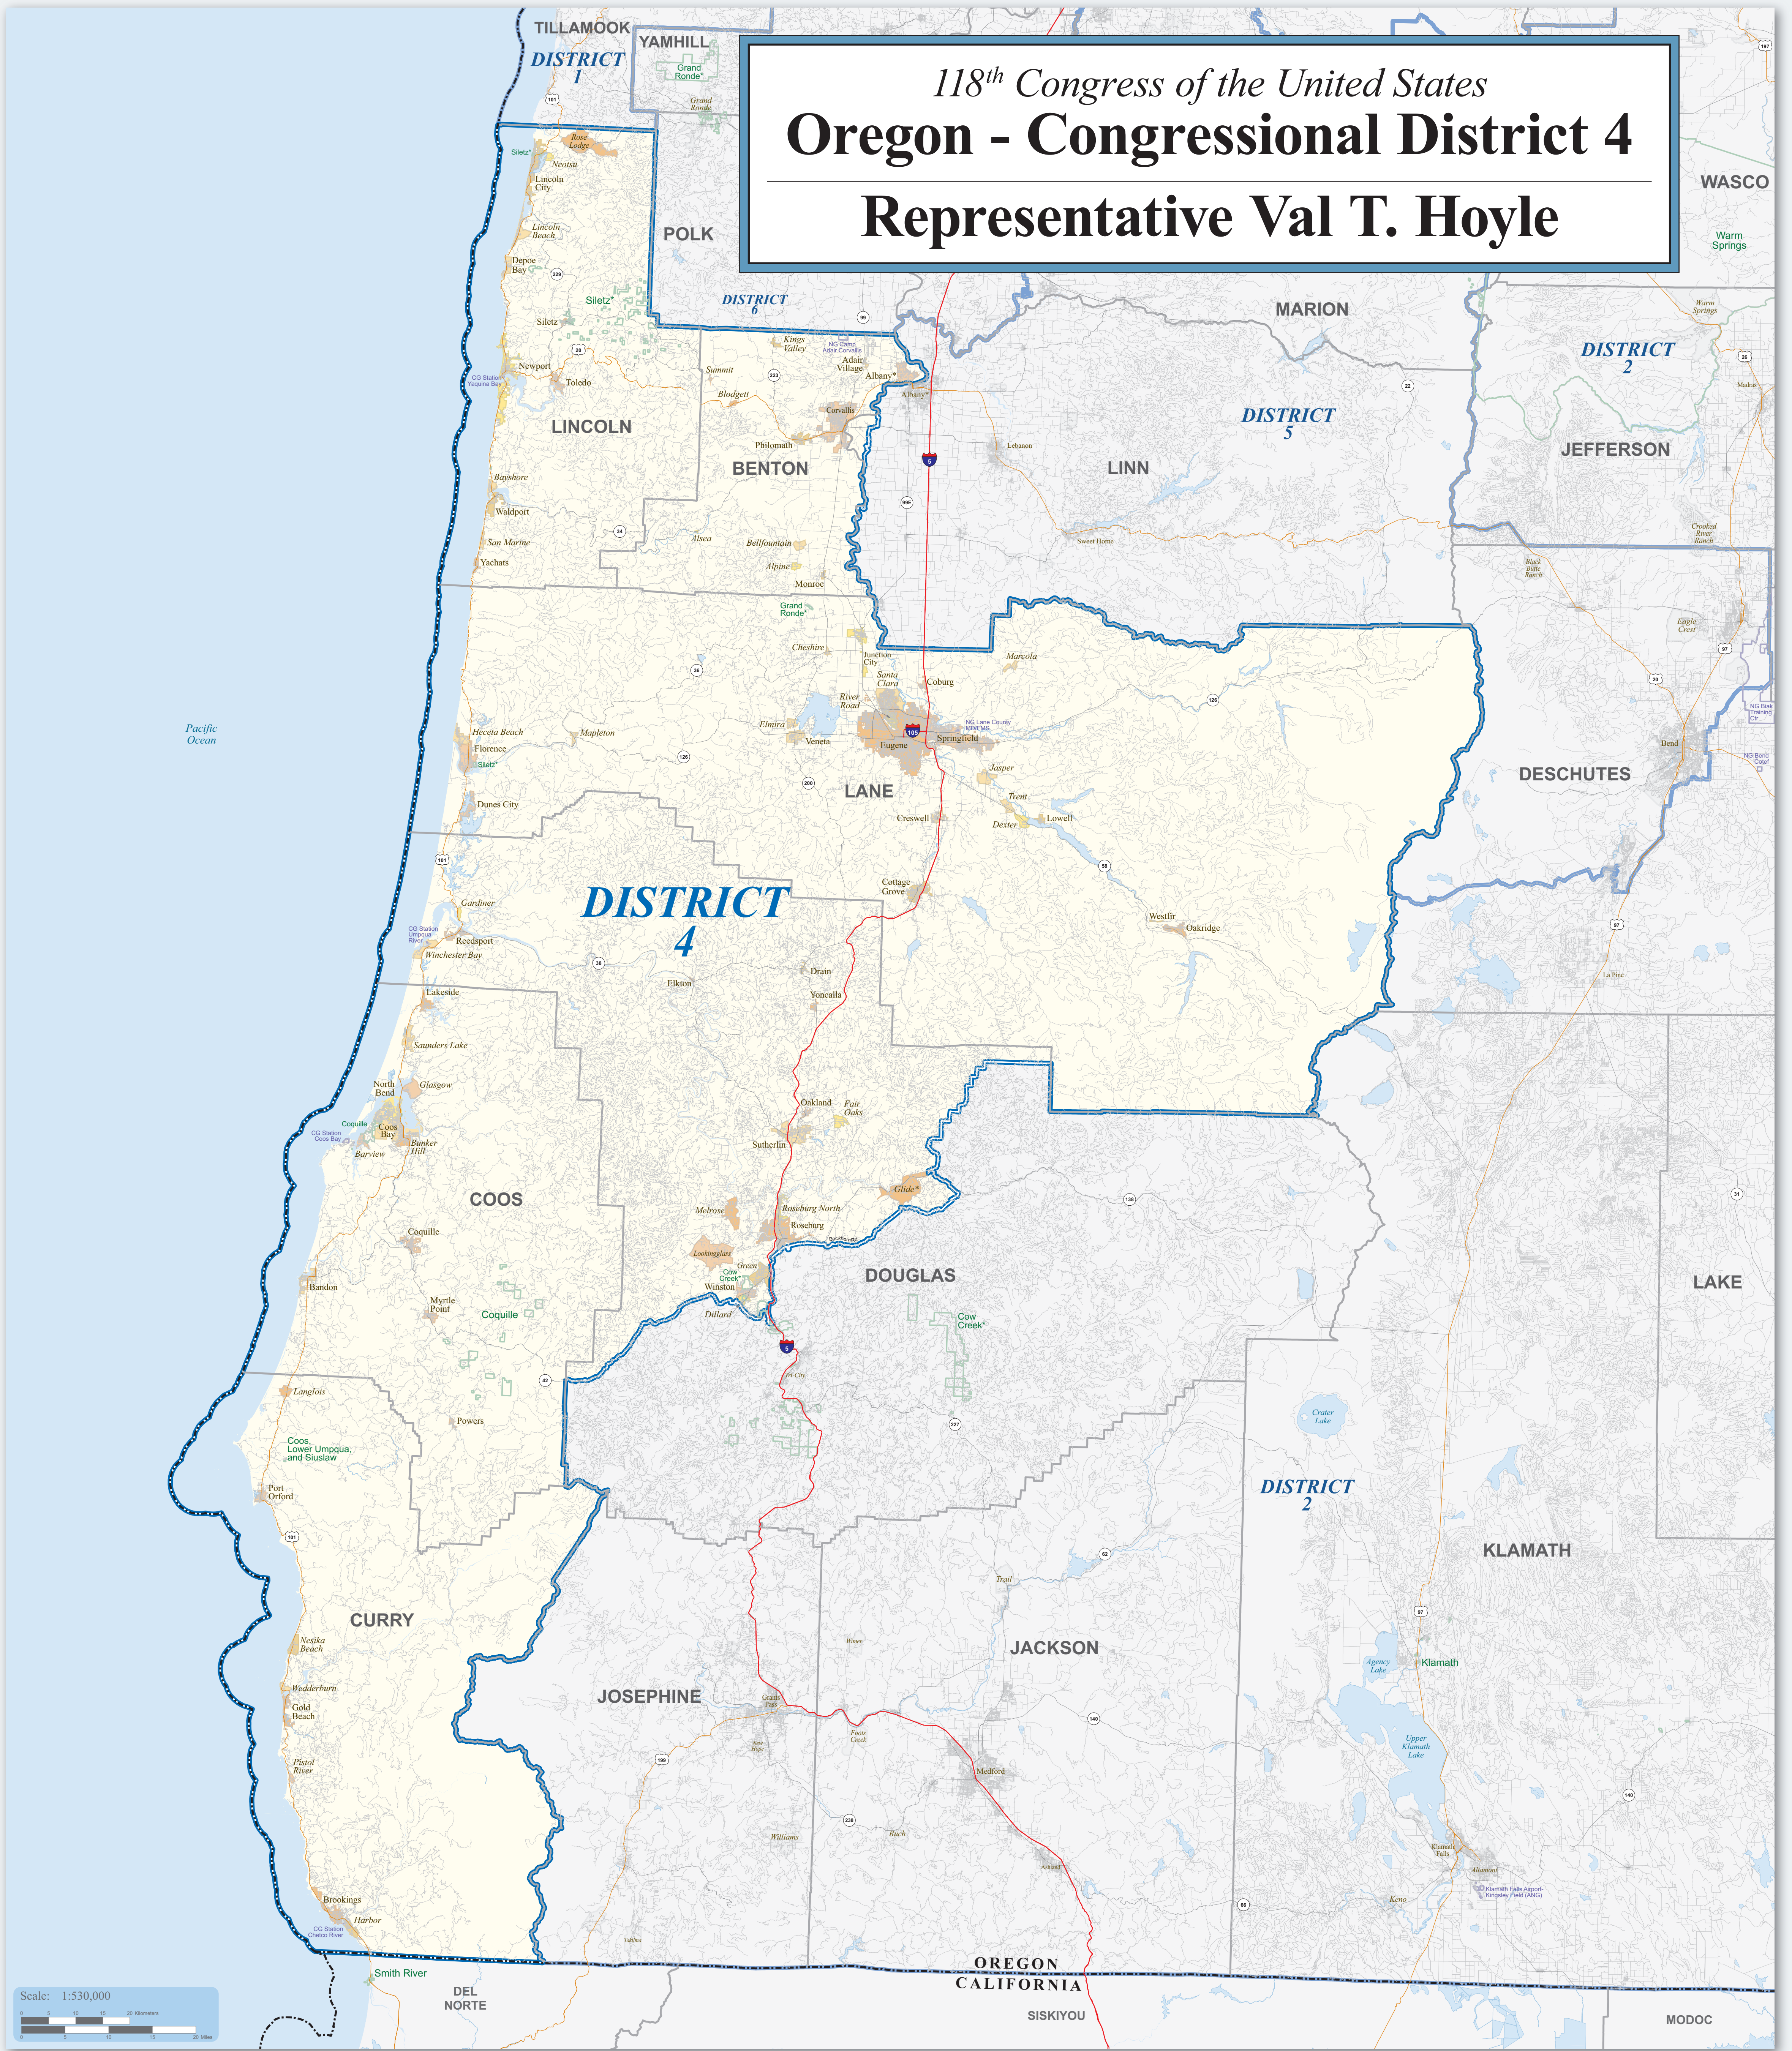

Location of Oregon's 4th Congressional District - 6 Districts Total

118th Congress of the United States

Oregon - Congressional District 4

Representative Val T. Hoyle