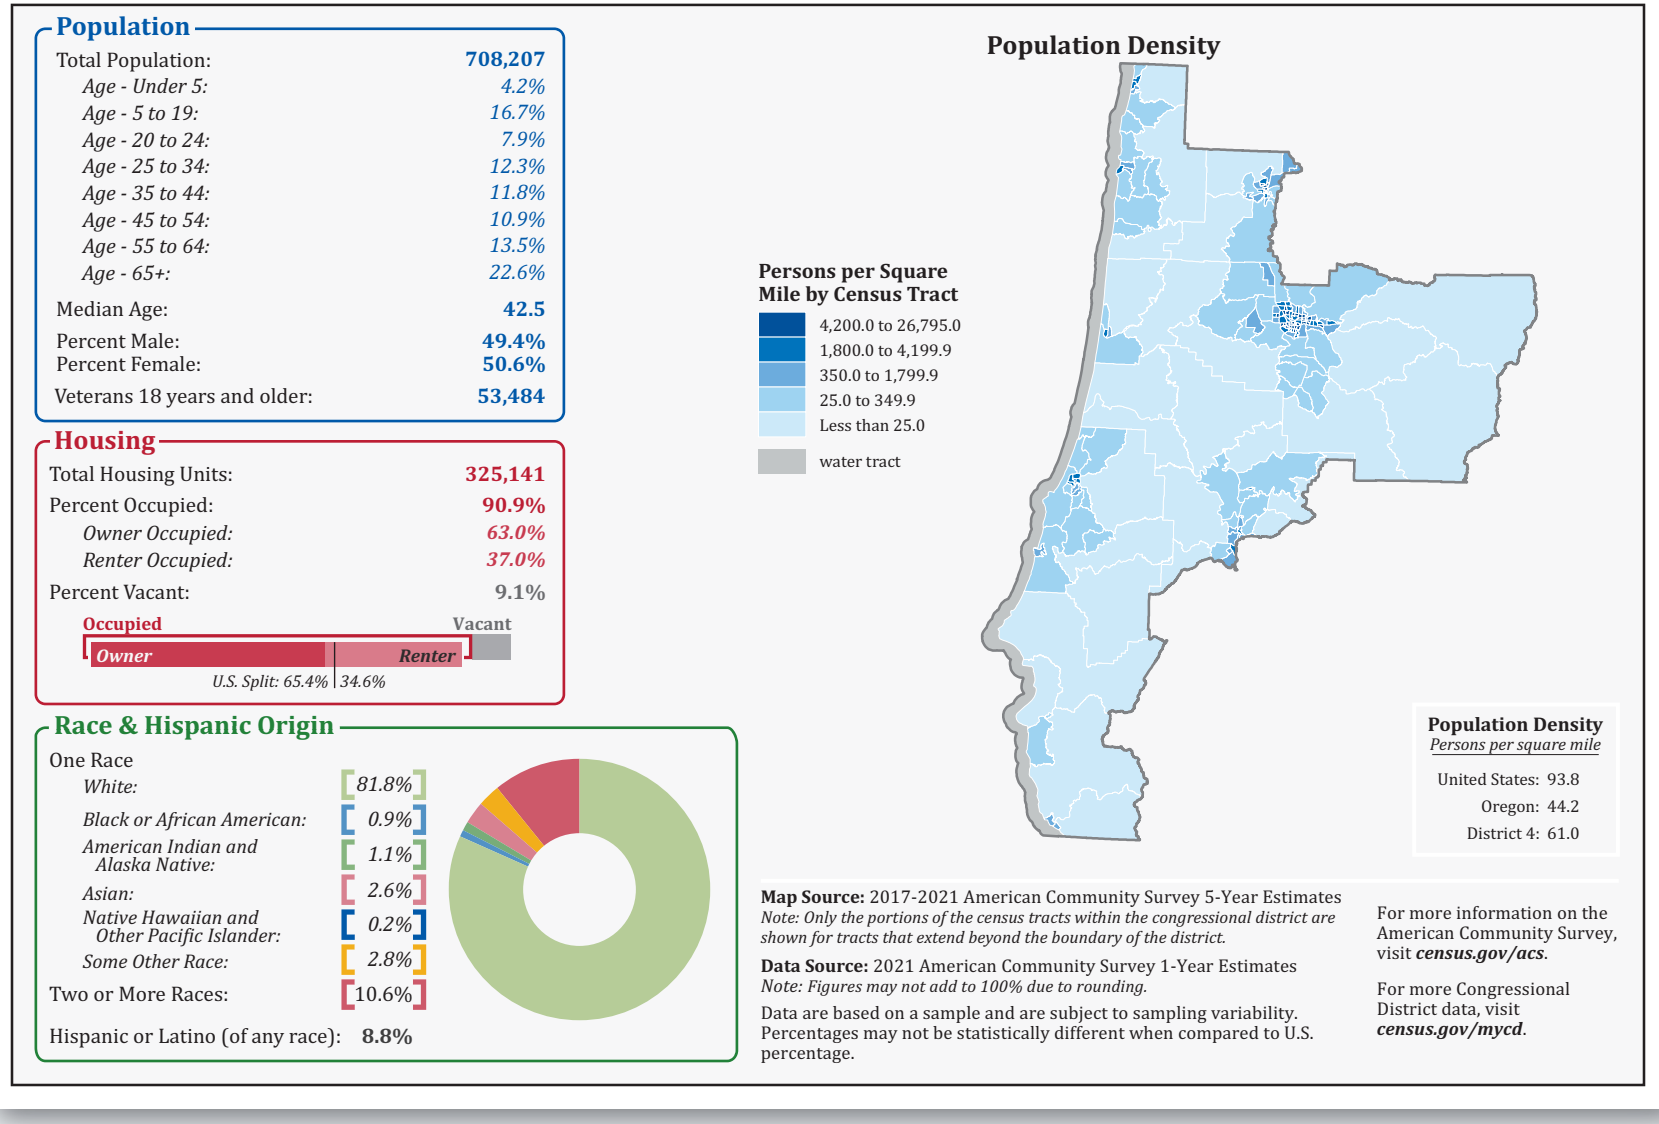

Congressional District 4 Profile